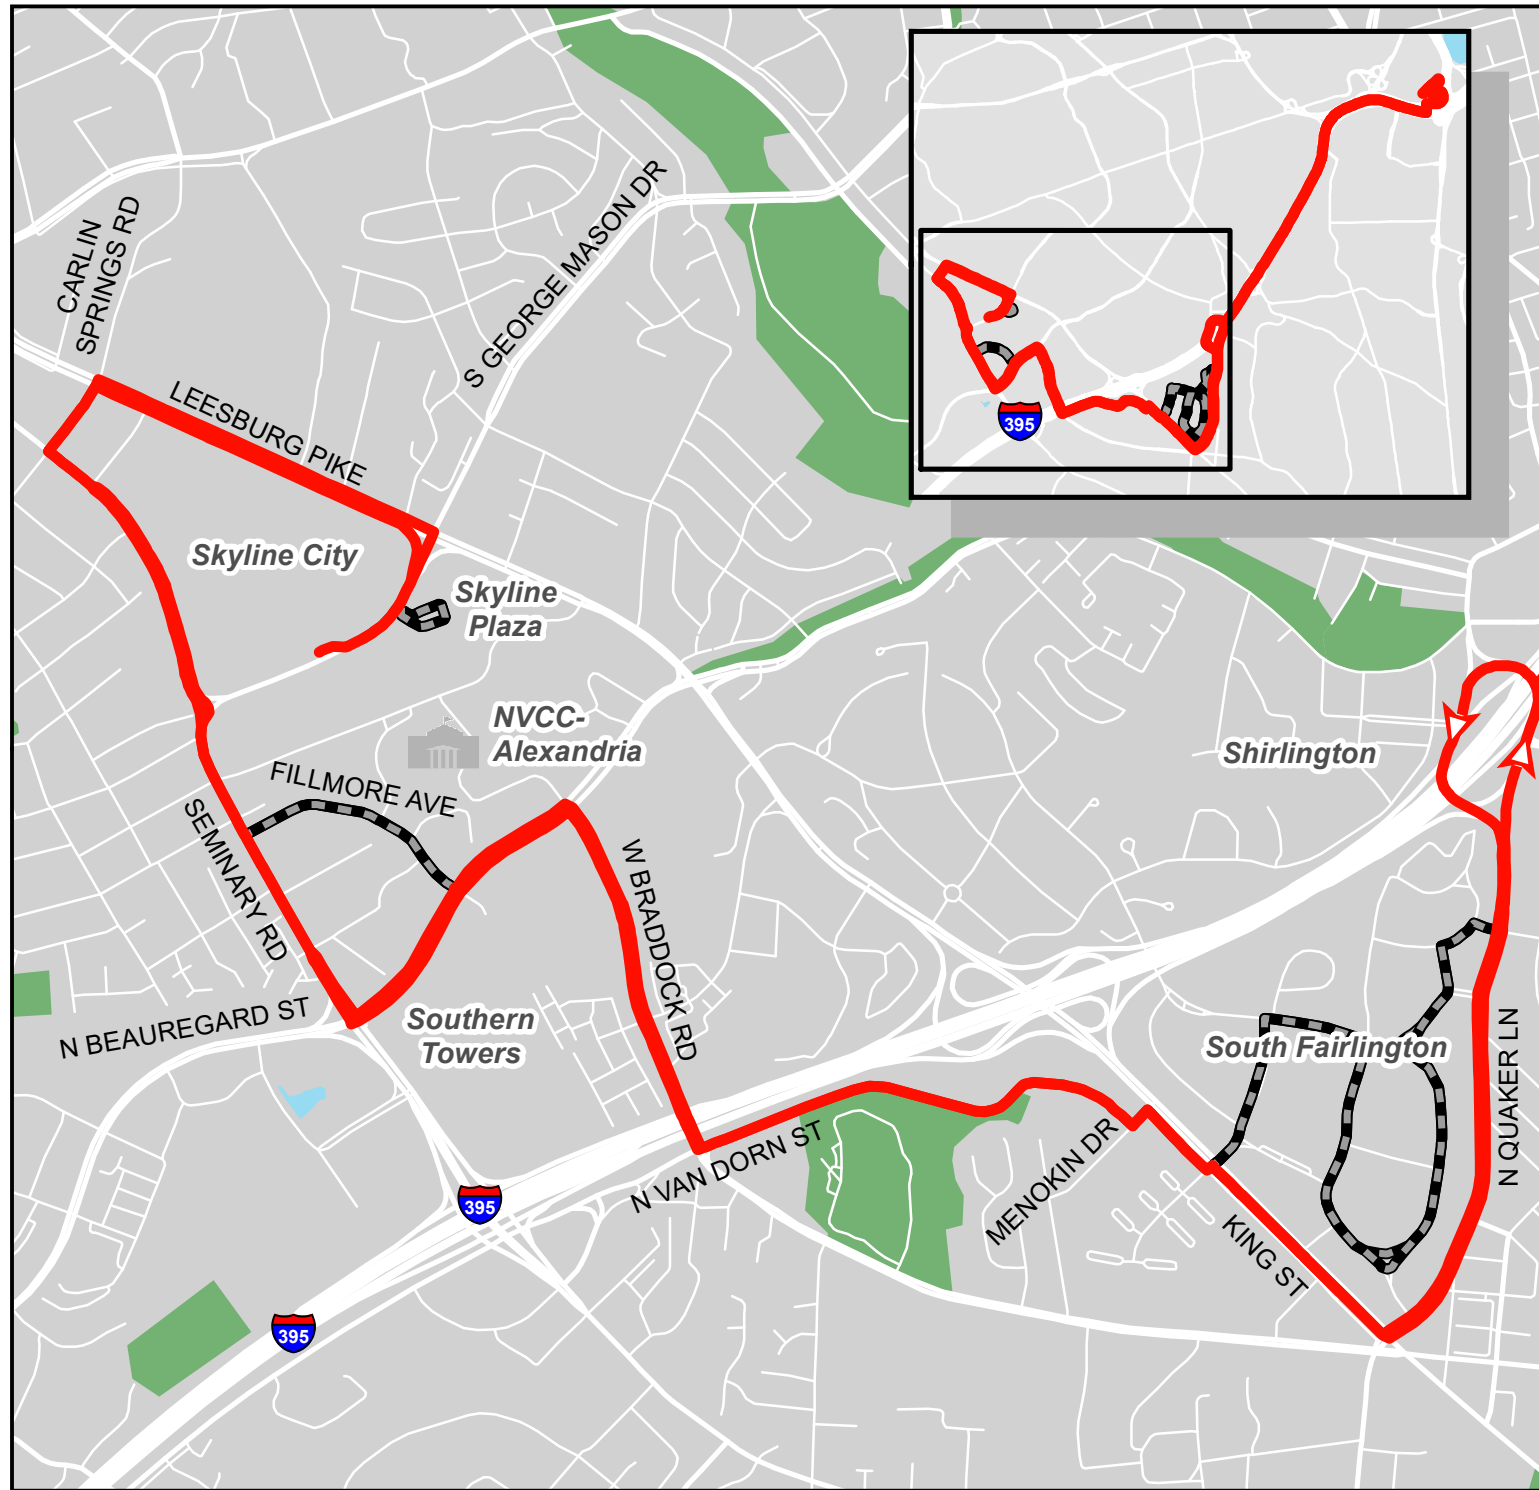

Metrobus Snow Detour Map

22F
Barcroft-
South Fairlington

Legend

-  22F Snow Detour
-  Not Served During Snow

0 0.1 0.2 0.4 Miles

WINTER 2023-2024